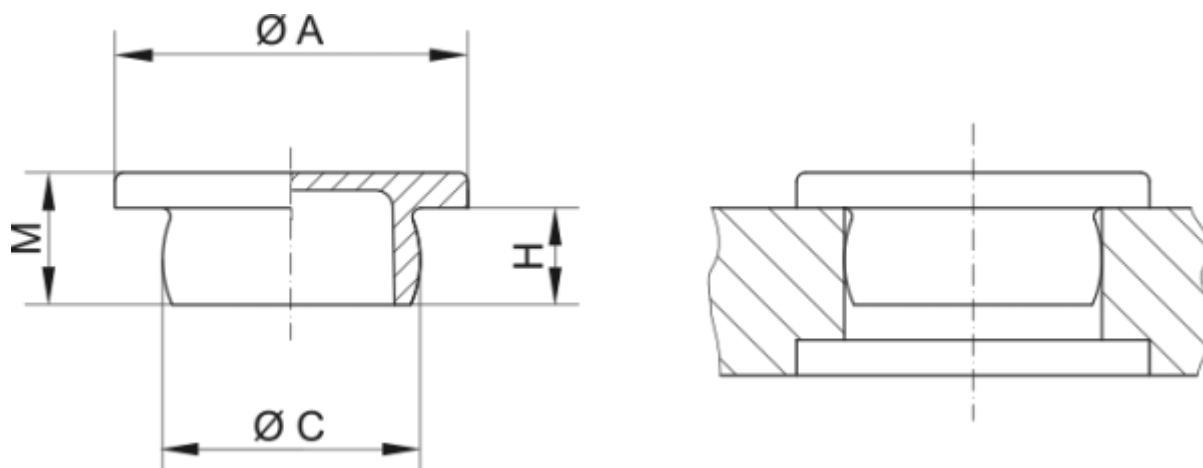

# Data Sheet

Article number: 59GPN300F141

Description: KLEE Round plug GPN 300F -  $\varnothing$  16,5

## Measures

---

A = 22

C = 16.5

H = 5.5

M = 7.5